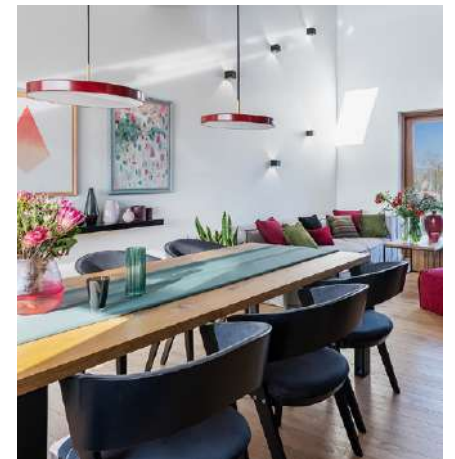

35

frame

90

180

38

upholstery surface finish

natural oak

Optional:
natural oil, wax
oil lacquer