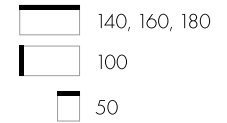

■ chests of drawers

keen