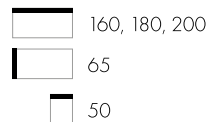

TV cabinets

pavo 4d

beds