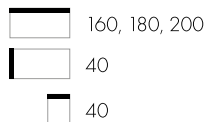

TV cabinets

quattro

beds