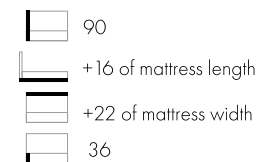

beds

dome with a container

dome

modena

nova slim

- 80
- +14 of mattress length
- +20 of mattress width
- 26

nova

- 80
- +24 of mattress length
- +40 of mattress width
- 26