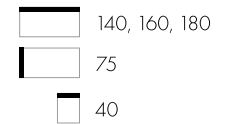

■ chests of drawers

conte